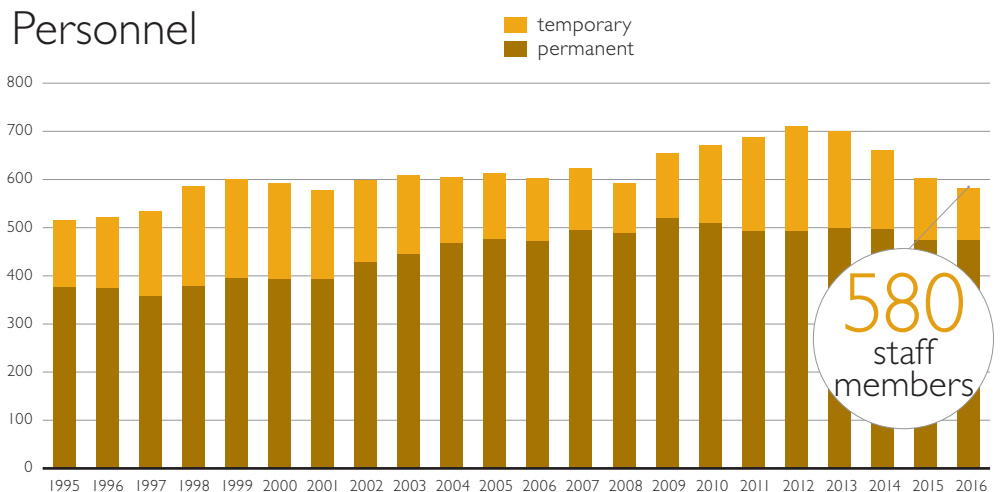

SYKE in figures 2016

11

expert hearings
in parliament

117

statements

70

expert
blog posts

1,347

participants at
SYKE's trainings

10,000

Twitter
followers

7,000

Facebook
followers

downloads of
spatial datasets

downloads of syke.fi

Funding

Personnel

Publications

SYKE

[@SYKEinfo](https://twitter.com/SYKEinfo)
www.facebook.com/syke.fi
www.youtube.com/user/sykevideo
www.linkedin.com/company/syke

The Finnish Environment Institute SYKE is a national research institute that provides wide-ranging expertise.