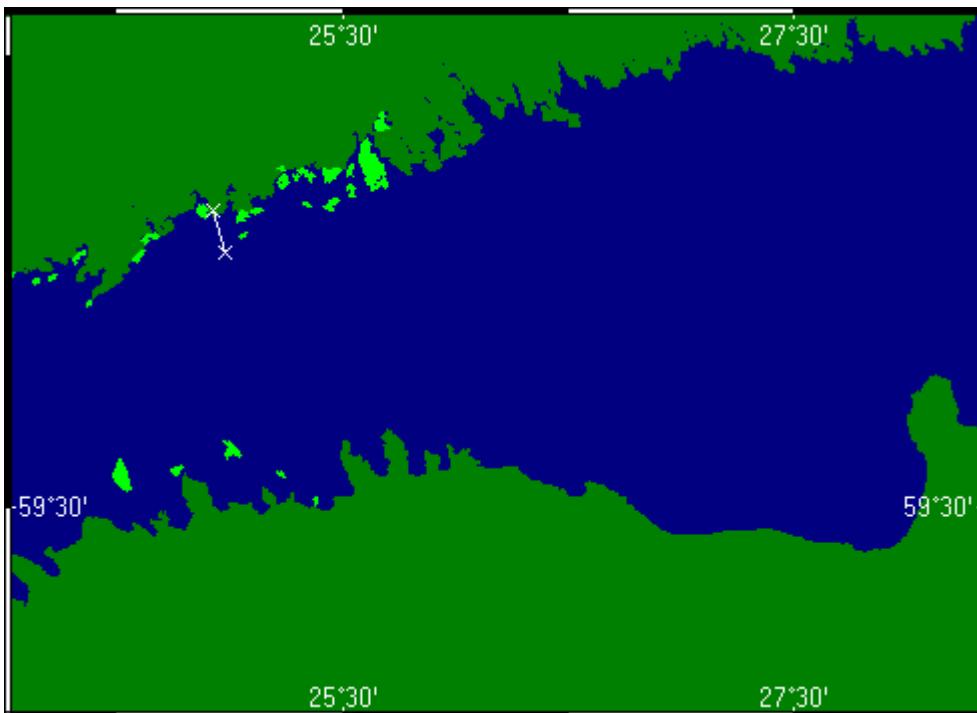

FINAS

FINAS

Altogether 14 persons in scientific staff.

Departure from: HELSINKI

Departure time: Tuesday 06.11.2018 at 09:00

Cruising speed: 10,0 knots

Average station time: 5 h 30 min.

Arrival to: HELSINKI
Arrival time: Tuesday 06.11.2018 at 15:39

Duration of the cruise: 0 days 6 h 39 min
Length of the cruise: 11,60 nautical miles
Number of stations 1. Points with name "P" are just route points without observations.

Route:

Nro	Station	Lat.	Long.	Depth		Arrival		Durat.	Speed
				[m]	hh:mm	dy	dd.mm.yyyy		
0	HELSINKI	60°09.55'	24°55.37'	0	09:00	Tu	06.11.2018	0:00	S 10,0
1	39A	60°04.01'	24°58.81'	41	09:34	Tu	06.11.2018	5:30	S 10,0
2	HELSINKI	60°09.55'	24°55.37'	0	15:39	Tu	06.11.2018	5:30	S 10,0

Route map:

Cruise plan is printed at 12.10.2018 a 10:32.