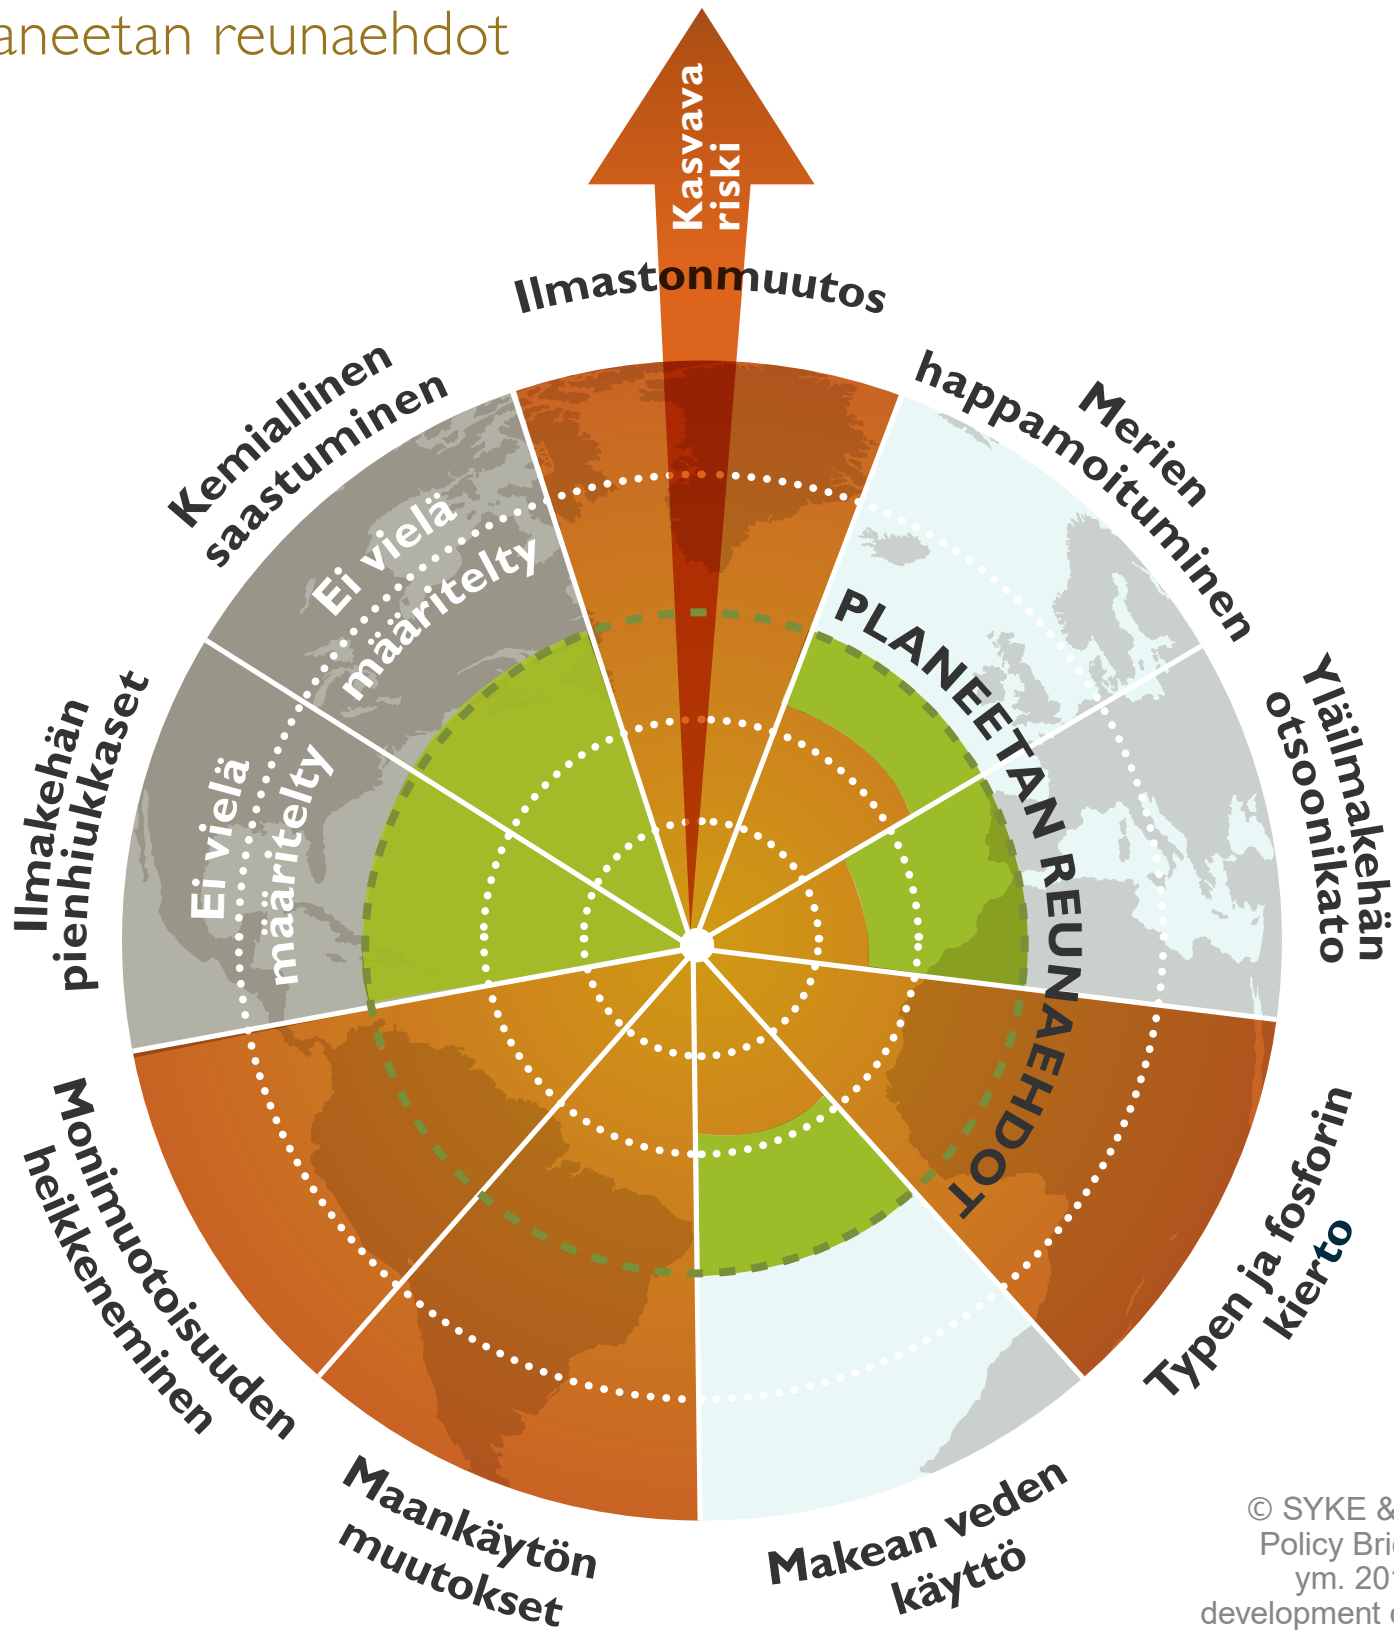

Planeetan reunaehdot

The planetary boundaries

© SYKE & SITRA. Source: Furman et al. 2018. SYKE Policy Brief 30.5.2018. Original source: Steffen et al. 2015. Planetary boundaries: Guiding human development on a changing planet. Science 347(6223).