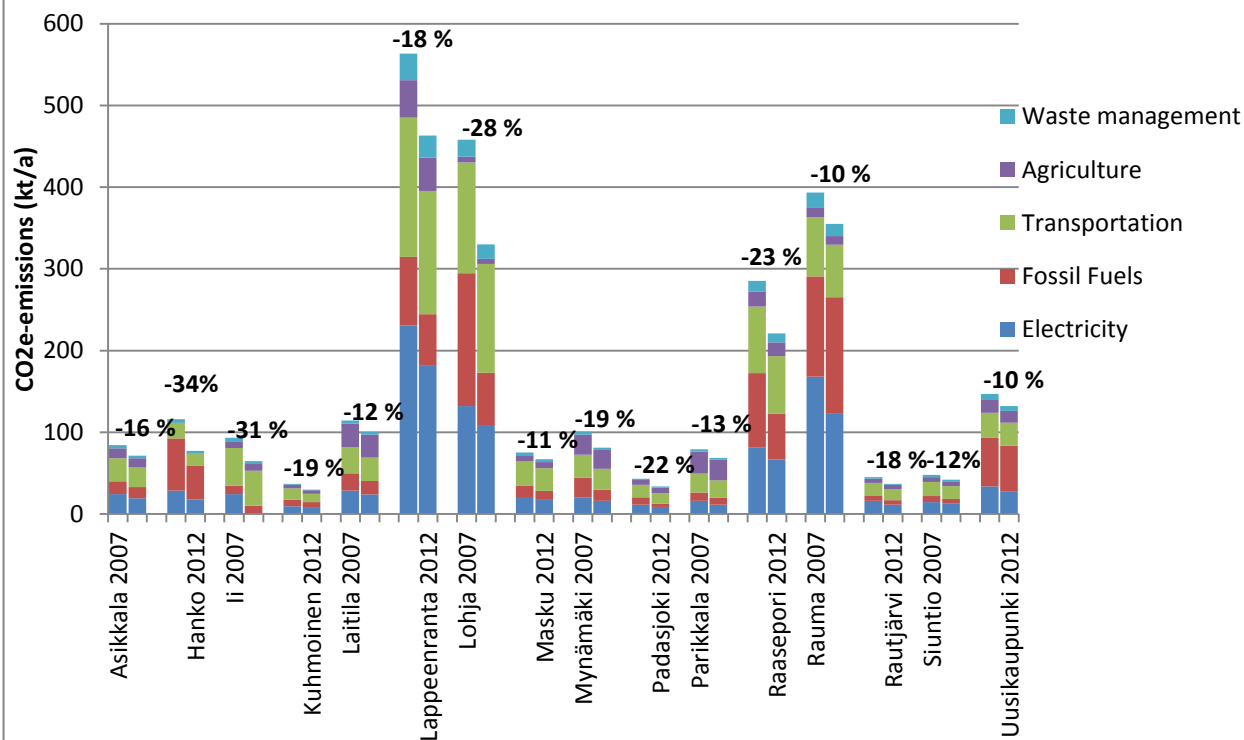

GHG emissions in HINKU municipalities 2007 - 2012

Light fuel oil consumption index in HINKU municipalities in 2007-2012

(year 2007 = 100)